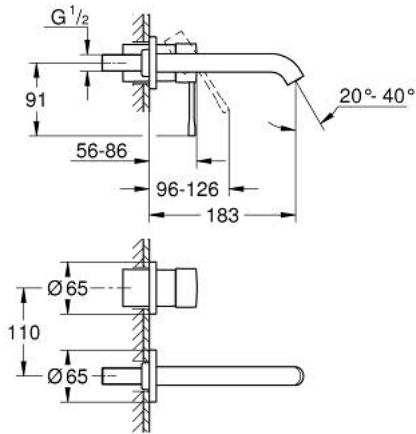

## 29 192 GL1 ESSENCE 2-HOLE BASIN MIXER M-SIZE

### PRODUCT DESCRIPTION

- Colour: cool sunrise
- wall mounted
- trim set for use with rough-in set 23 571 000 / 32 635 000
- without concealed body
- metal rosette
- GROHE LongLife finish
- GROHE EcoJoy - less water, perfect flow
- maximum flow rate (at 3 bar): 5 l/min
- GROHE AquaGuide adjustable mousseur
- centre distance 110 mm
- projection 183 mm

### SPARE PARTS, April 2022 – now

1: Lever (Spare part-nr. 46916GL0)

2: Outlet (Spare part-nr. 48638GL0)

2.1: Mousseur (Spare part-nr. 48480000)

2.2: Screw (Spare part-nr. 43094000)

3: Extension (Spare part-nr. 46943000)\*