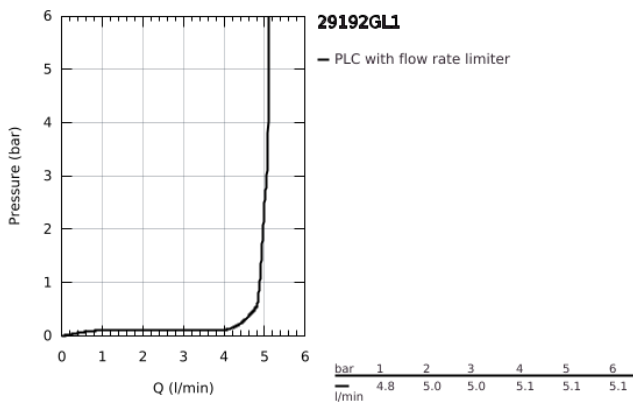

## 29 192 GL1 ESSENCE 2-HOLE BASIN MIXER M-SIZE

### PRODUCT DESCRIPTION

- Colour: cool sunrise
- wall mounted
- trim set for use with rough-in set 23 571 000 / 32 635 000
- without concealed body
- metal rosette
- GROHE LongLife finish
- GROHE EcoJoy - less water, perfect flow
- maximum flow rate (at 3 bar): 5 l/min
- GROHE AquaGuide adjustable mousseur
- centre distance 110 mm
- projection 183 mm