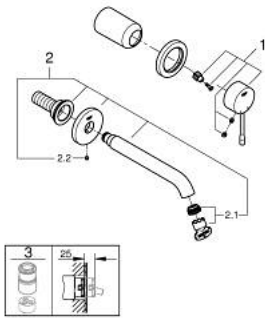

## 29 192 GL1 ESSENCE 2-HOLE BASIN MIXER M-SIZE

### PRODUCT DESCRIPTION

- Colour: cool sunrise
- wall mounted
- trim set for use with rough-in set 23 571 000 / 32 635 000
- without concealed body
- metal rosette
- GROHE LongLife finish
- GROHE EcoJoy - less water, perfect flow
- maximum flow rate (at 3 bar): 5 l/min
- GROHE AquaGuide adjustable mousseur
- centre distance 110 mm
- projection 183 mm

### SPARE PARTS, April 2022 – now

1: Lever (Spare part-nr. 46916GL0)

2: Outlet (Spare part-nr. 48638GL0)

2.1: Mousseur (Spare part-nr. 48480000)

2.2: Screw (Spare part-nr. 43094000)

3: Extension (Spare part-nr. 46943000)\*