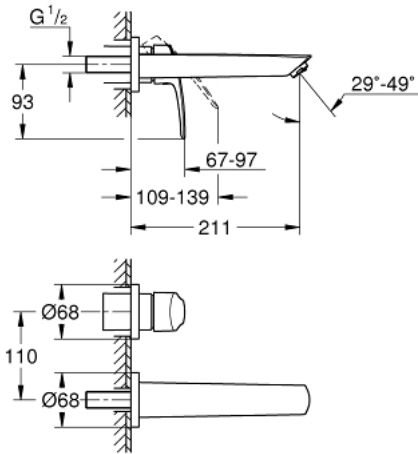

29 338 243 3 **EUROSMART 2-HOLE BASIN MIXER**
M-SIZE

PRODUCT DESCRIPTION

- Colour: matte black
- wall mounted
- without concealed body
- final installation for
 - 23 571 000 / 32 635 000
 - metal rosette
 - GROHE EcoJoy - Less water, perfect flow
 - maximum flow rate (at 3 bar): 5 l/min
 - GROHE AquaGuide adjustable mousseur
 - centre distance 110 mm
 - projection 211 mm

29 338 243 3 EUROSMART 2-HOLE BASIN MIXER M-SIZE

SPARE PARTS, February 2023 – now

- 1: Flow straightener (Spare part-nr. 468372430)
- 2: Sealing washer (Spare part-nr. 0128200M)
- 3: Lever (Spare part-nr. 485422430)
- 4: Extension (Spare part-nr. 46627000)*
- 5: Extension (Spare part-nr. 46943000)*