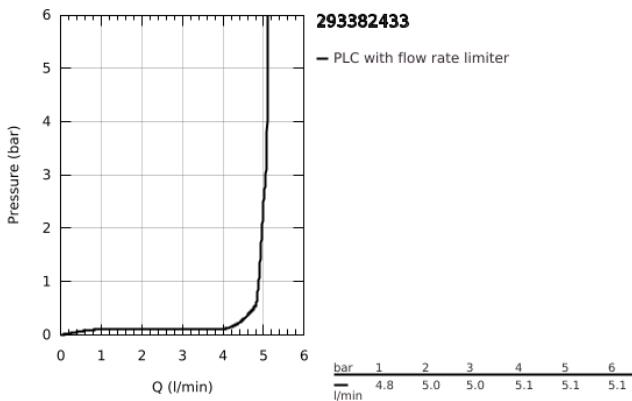

29 338 243 3 **EUROSMART 2-HOLE BASIN MIXER**
M-SIZE

PRODUCT DESCRIPTION

- Colour: matte black
- wall mounted
- without concealed body
- final installation for
 - 23 571 000 / 32 635 000
 - metal rosette
 - GROHE EcoJoy - Less water, perfect flow
 - maximum flow rate (at 3 bar): 5 l/min
 - GROHE AquaGuide adjustable mousseur
 - centre distance 110 mm
 - projection 211 mm

29 338 243 3 EUROSMART 2-HOLE BASIN MIXER M-SIZE

SPARE PARTS, February 2023 – now

- 1: Flow straightener (Spare part-nr. 468372430)
- 2: Sealing washer (Spare part-nr. 0128200M)
- 3: Lever (Spare part-nr. 485422430)
- 4: Extension (Spare part-nr. 46627000)*
- 5: Extension (Spare part-nr. 46943000)*