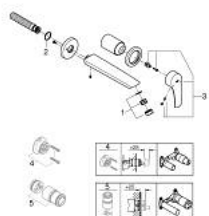

29 338 243 3 **EUROSMART 2-HOLE BASIN MIXER**
M-SIZE

PRODUCT DESCRIPTION

- Colour: matte black
- wall mounted
- without concealed body
- final installation for
 - 23 571 000 / 32 635 000
 - metal rosette
 - GROHE EcoJoy - Less water, perfect flow
 - maximum flow rate (at 3 bar): 5 l/min
 - GROHE AquaGuide adjustable mousseur
 - centre distance 110 mm
 - projection 211 mm

29 338 243 3 EUROSMART 2-HOLE BASIN MIXER M-SIZE

SPARE PARTS, February 2023 – now

- 1: Flow straightener (Spare part-nr. 468372430)
- 2: Sealing washer (Spare part-nr. 0128200M)
- 3: Lever (Spare part-nr. 485422430)
- 4: Extension (Spare part-nr. 46627000)*
- 5: Extension (Spare part-nr. 46943000)*